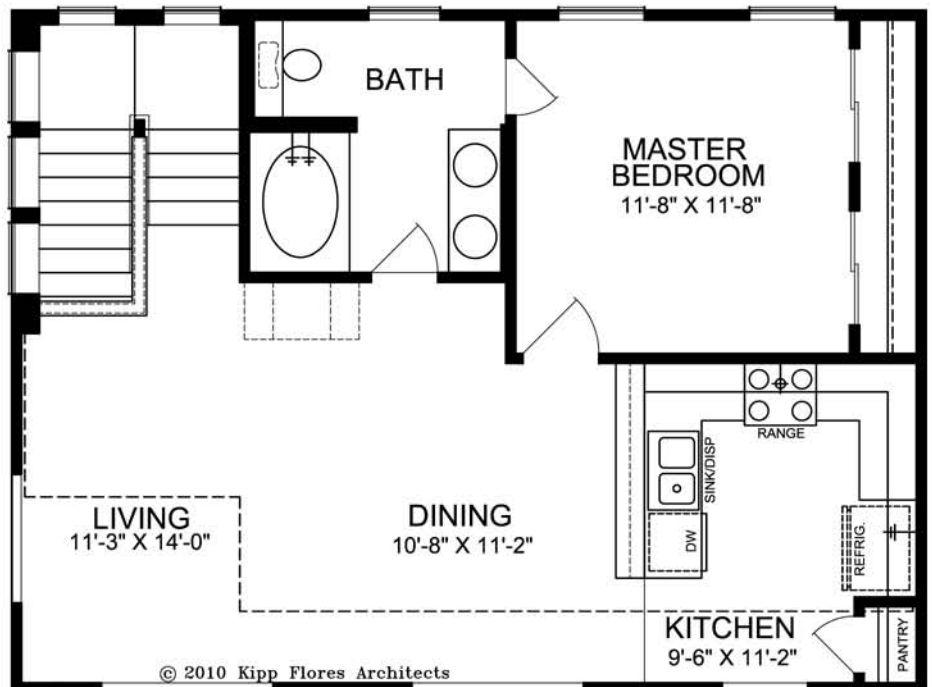

The Driskill 1106

Presented by:

edgewick

SHIRE'S COURT, LTD.

861 sq. ft.

The Driskill 1106

ELEVATION 'T'

ELEVATION 'U'

Plans and elevations depicted herein, and in any promotional material or advertisements are artist's conceptions only and should not be relied upon as a representation of a completed house. Floor plans, elevations, square footage and related information are subject to change without prior notice. The actual house as constructed may or may not contain the features, layouts, and square footage depicted. Drawing shown are not to scale