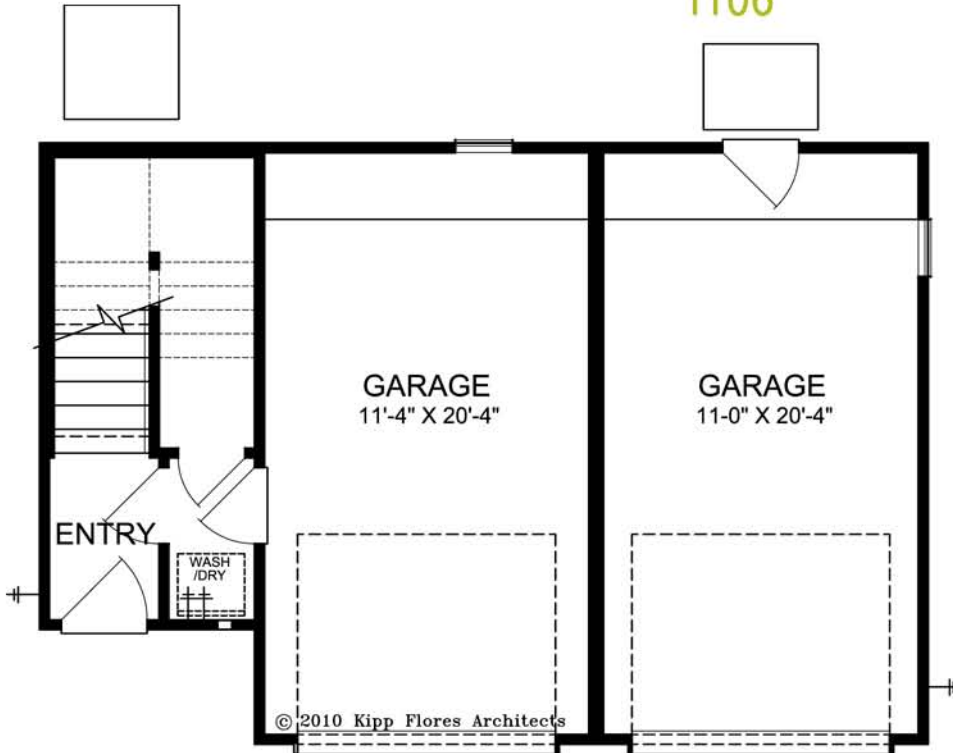

The Driskill 1106

Presented by:

edgewick

SHIRE'S COURT, LTD.

861 sq. ft.

The Driskill 1106

ELEVATION 'T'

ELEVATION 'U'

Plans and elevations depicted herein, and in any promotional material or advertisements are artist's conceptions only and should not be relied upon as a representation of a completed house. Floor plans, elevations, square footage and related information are subject to change without prior notice. The actual house as constructed may or may not contain the features, layouts, and square footage depicted. Drawing shown are not to scale